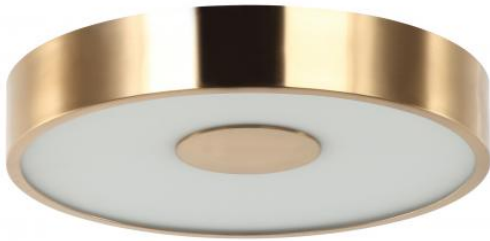

Item #73448

## Specifications

Item Number:	73448-035C-L16D
Overall Dimensions:	18" W. x 18" D. x 3" Ht.
Finish:	Big Dipper-Frosted White Glass
Wattage:	22.5 Watt LED
Electrical Options:	Integrated LED Engine with Quick Connect, Hardwired