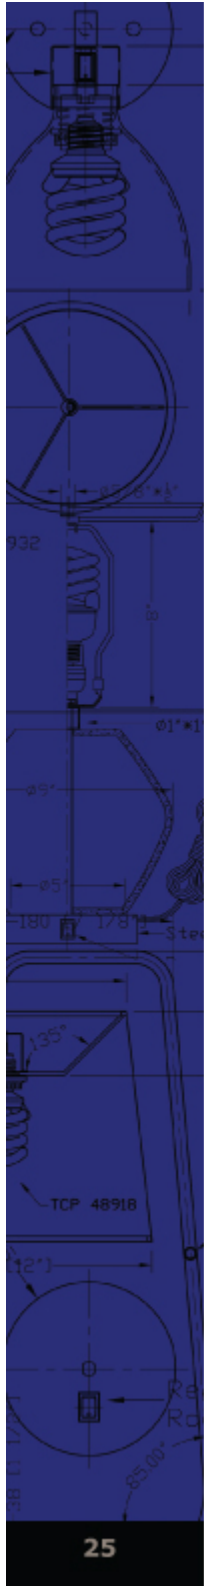

Hampton Inn

Carefree

[Item #61393](#)

[Item #51294](#)

[Item #51294-SK5 Bolt-Down](#)

[Item #21228](#)

[Item #22228](#)

[Item #31338](#)

[Item #71262](#)

Attitudes
Carefree

31338-W74-048D
Reference ID: GF-206
Dimensions: 17" W. x 19 1/8" D. x 65" Ht.
Finish: Casual Dark Bronze
Shade: 15" T. x 17" B. x 10" Ht.
Fabric: White Linen
Wattage: 100 Watt Maximum
Fluorescent or LED Equivalent
Socket Base: (1) Medium
On/Off Rocker Switch @ Column (ADA)

61393-E74-K35D
Reference ID: GF-202
Dimensions: 13" W. x 13" D. x 19" Ht.
Finish: Ultramarine Blue-Brushed Chrome
Shade: 12" T. x 13" B. x 9" Ht.
Fabric: White Linen
Wattage: 100 Watt Maximum
Fluorescent or LED Equivalent
Socket Base: (1) Medium
On/Off Rocker Switch @ Base

51294-S69-380D
Reference ID: GF-205
Dimensions:
12" W. x 15.5" D. x 24" Ht.
Finish: Cloud White
Shade: 10" T. x 12" B. x 9" Ht.
Fabric: White Linen
Wattage: 75 Watt Maximum
Fluorescent or LED Equivalent
Socket Base: (1) Medium
(1) Electrical Outlet
On/Off Rocker Switch @Base