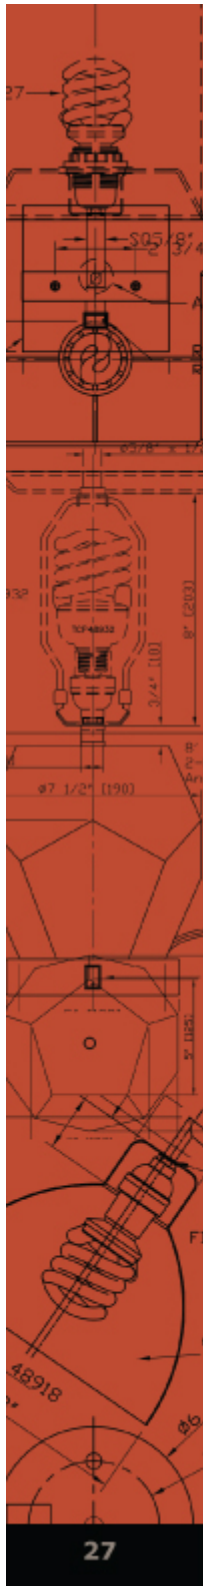

[View Sales Sheet](#)

Confident