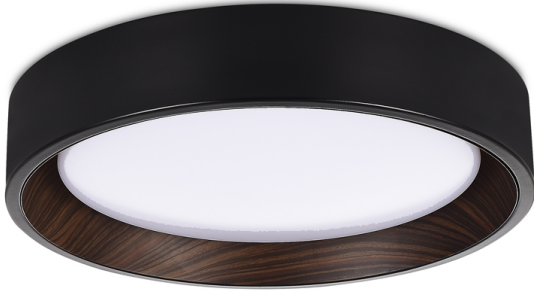

Item #73687

Specifications

Item Number: 73687-035-U47D

Overall Dimensions: 16" W. x 16" D. x 3" Ht.

Finish: Matte Black PC.-Thunderstorm-Frosted White

Wattage: 24 Watt LED

Electrical Options: Integrated LED Engine with Quick Connect, Hardwired