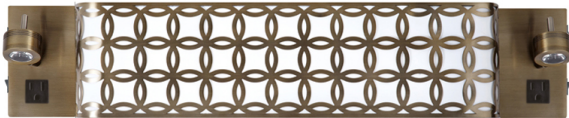

### Specifications

**Item Number:** 72193-X6S3T-034D

**Overall Dimensions:** 30" W. x 5.25" D. x 6" Ht.

**Finish:** Light Brushed Bronze

**Wattage:** (2)18 Watt Fluorescent- (2) 3 Watt LEDs.

**Electrical Options:** (2) GU24 Sockets, (2) LEDs, (4) On/Off Rocker Switches, (2) Electrical Outlets, Headboard Mount-Cord Exits Back of Enclosed Mounting Plate.