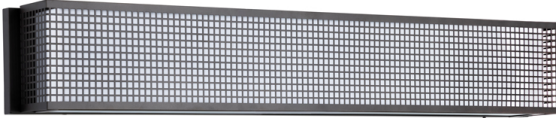

Item #72775

Specifications

Item Number: 72775-035C-S44D

Overall Dimensions: 46.5" W. x 5" D. x 7" Ht.

Finish: New Bronze-Frosted White

Wattage: (2) 12 Watt LEDs.

Electrical Options: (2) Integrated LED Engines with Quick Connect, Hardwired